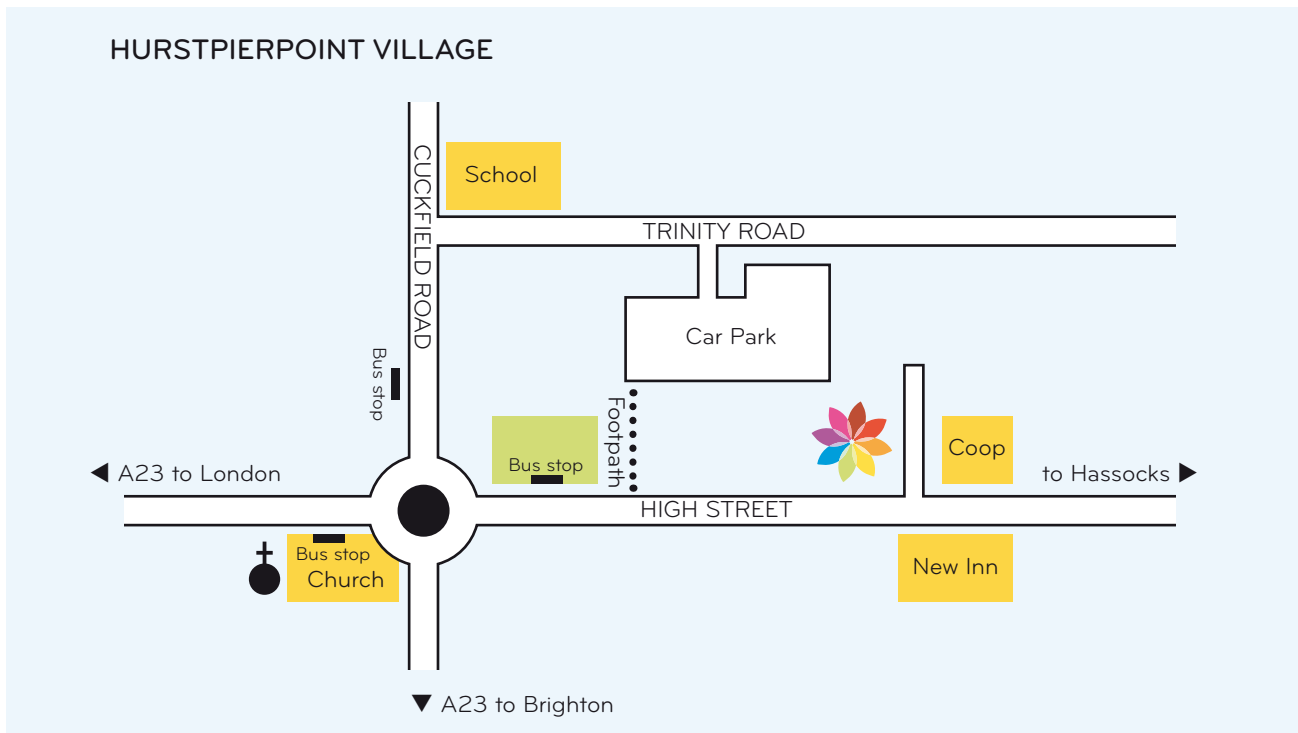

Getting to our office

By train

The nearest station is Hassocks, on the London-Brighton line. Exit the station by the ticket office, walk for one minute to Stanford Avenue and Five Star taxi office is the first door on the right. Tel 01273 846666.

By bus

From Brighton, take the Metrobus number 273, destination Crawley. Ring the bell when you see the church and get off by the mini roundabout. Walk along the High Street past the small grassy area and you will come to IMA's office next to the Coop and opposite the New Inn.

By car

From the North, exit the A23 on the B2118 towards Hurstpierpoint, Albourne and Henfield. On entering Hurstpierpoint, pass the White Horse Inn until you get to the church. Turn left at the mini roundabout then first right onto Trinity Road to find the public car park on the right.

From the South, exit the A23 on the B2117 towards Hurstpierpoint and Albourne. On entering Hurstpierpoint, pass Washbrookes Farm on the left, until you get to the church. Go straight across the mini roundabout then take the first right onto Trinity Road to find the public car park on the right.